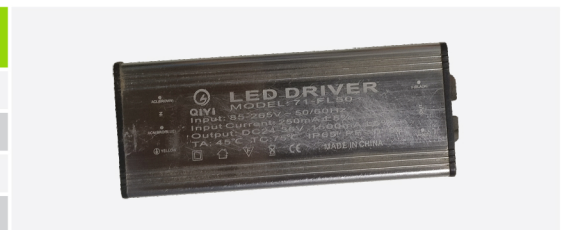

LED DRIVER - OUTDOOR SERIES

SL NO	ID	WATTAGE	PRICE ₹
217	OROD-10W	10W	400.00
218	OROD-20W	20W	500.00
219	OROD-30W	30W	600.00
220	OROD-50W	50W	900.00